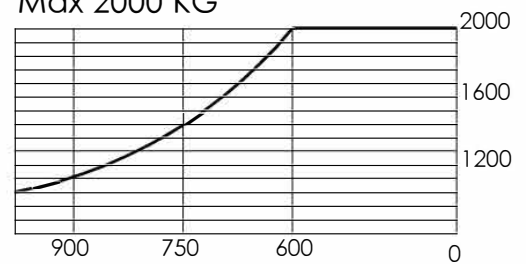

DMT MODEL 2000 SERIES					
MODEL		135 00	145 00	155 00	
HEIGHT (mm)		1320	1430	1510	
WEIGHT (kg)					
Maximum Load Distance	600 mm		Voltage		12V. or 24V.
Tilt Cylinders	2 Pieces Adjustable Single Acting Cylinder		Lift Cylinders		2 Pieces Single Acting Cylinder
Platform Lengths	1200 - 1800 mm		Platform Widths		1600 - 2570 mm
Inclination Angle Of the Platform			+90° to -10°		

Max 2000 KG

### Mounting Dimensions

	820	880	950
Lift arms	820	880	950
H	1320	1430	1510
F max.	685	730	780
F min.	300	350	400
G max.	635	700	730
D max.	1018	1050	1100
D min.	735	770	820