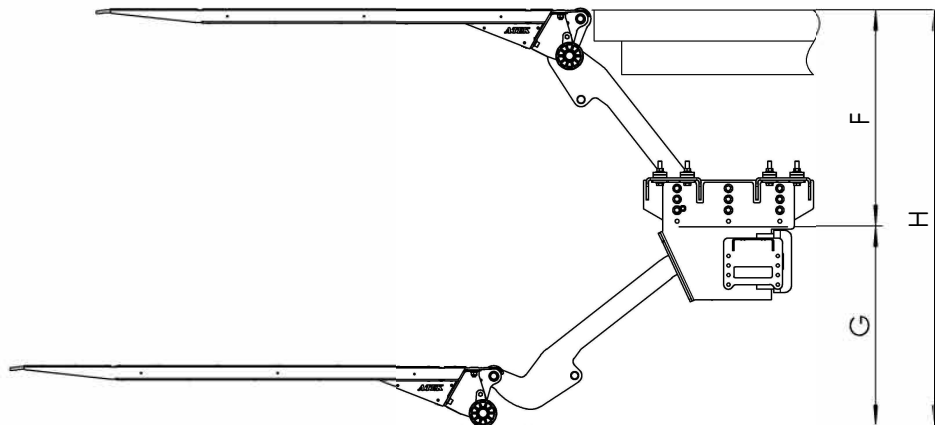

DMT MODEL 2000 SERIES					
MODEL		135 00	145 00	155 00	
HEIGHT (mm)		1320	1430	1510	
WEIGHT (kg)					
Maximum Load Distance	600 mm		Voltage		12V. or 24V.
Tilt Cylinders	2 Pieces Adjustable Single Acting Cylinder		Lift Cylinders		2 Pieces Single Acting Cylinder
Platform Lengths	1200 - 1800 mm		Platform Widths		1600 - 2570 mm
Inclination Angle Of the Platform			+90° to -10°		

Max 2000 KG

### Mounting Dimensions

	820	880	950
Lift arms	820	880	950
H	1320	1430	1510
F max.	685	730	780
F min.	300	350	400
G max.	635	700	730
D max.	1018	1050	1100
D min.	735	770	820