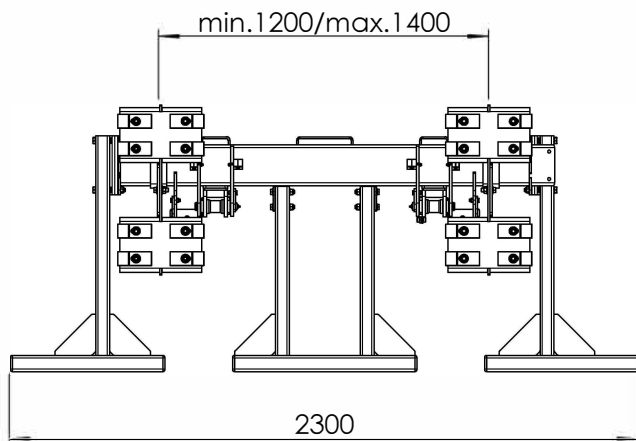

DMT MODEL 2000 SERIES					
MODEL		135 00	145 00	155 00	
HEIGHT (mm)		1320	1430	1510	
WEIGHT (kg)					
Maximum Load Distance	600 mm		Voltage		12V. or 24V.
Tilt Cylinders	2 Pieces Adjustable Single Acting Cylinder		Lift Cylinders		2 Pieces Single Acting Cylinder
Platform Lengths	1200 - 1800 mm		Platform Widths		1600 - 2570 mm
Inclination Angle Of the Platform			+90° to -10°		

Max 2000 KG

### Mounting Dimensions

	820	880	950
Lift arms	820	880	950
H	1320	1430	1510
F max.	685	730	780
F min.	300	350	400
G max.	635	700	730
D max.	1018	1050	1100
D min.	735	770	820